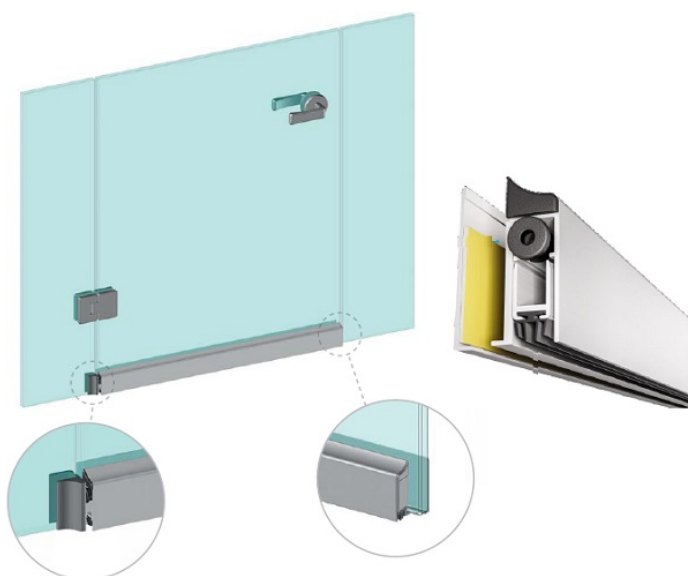

PRODUCT SHEET

Description:

Drop Down Alu Profile, "B", F/Glass Doors, 1030mm, W/Adhesive Tape, 40mm Profile Height, 14mm Drop Function, Can be shorten, 150mm on the opposite Side to the Plunger, Tested to 200.000, closing Cycles, Anodized Finish, Balloon Silicon Seal (B)

Item number:

15.22.651-0

Units	Box	Carton	HS Code	Barcode
Set	1	20	8302415000	
				5704866460286