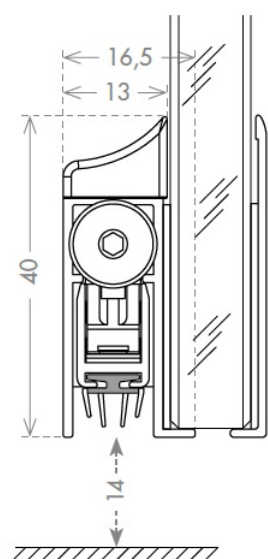

PRODUCT SHEET

Description:

Drop Down Alu Profile, "B", F/Glass Doors, 1030mm, W/Adhesive Tape, 40mm Profile Height, 14mm Drop Function, Can be shorten, 150mm on the opposite Side to the Plunger, Tested to 200.000, closing Cycles, Anodized Finish, Balloon Silicon Seal (B)

Item number:

15.22.651-0

Units	Box	Carton	HS Code	Barcode
Set	1	20	8302415000	
				5704866460286